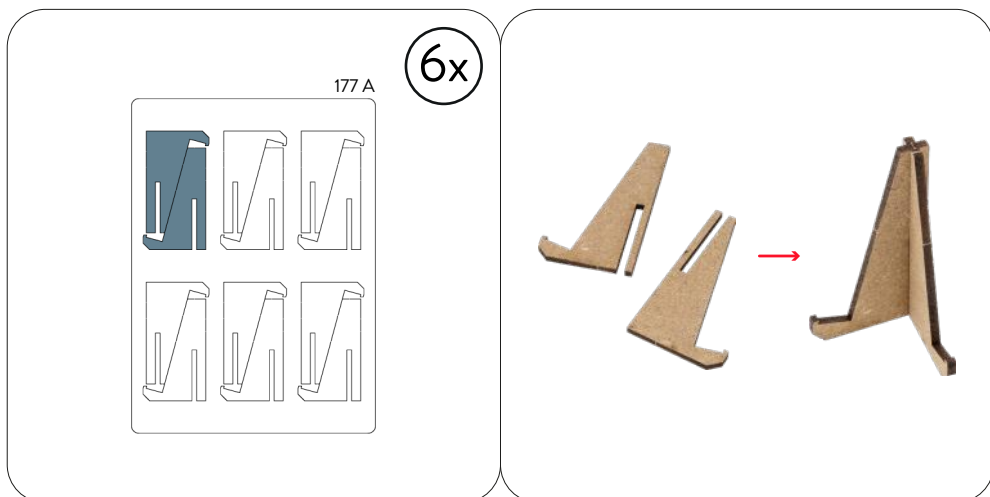

INSTRUCTIONS

Non-recyclable waste.
Smaltire i materiali di scarto nell'indifferenziata.

All trademarks and copyrights are the property of their respective owners.
This product is not a toy. Contains small parts that can be swallowed or inhaled. 14+