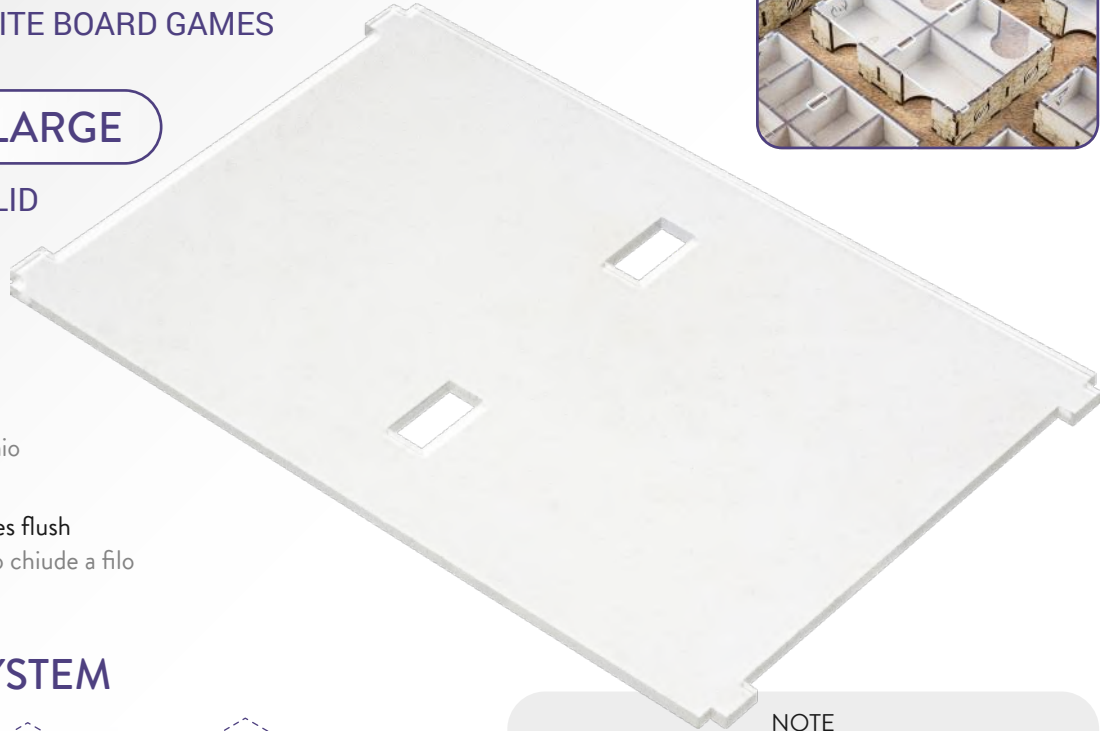

# THE PUZZLE

THE UNIVERSAL TRAY SYSTEM TO ORGANIZE AND PLAY YOUR FAVOURITE BOARD GAMES

ACRYLIC LID

LARGE

TRANSPARENT ACRYLIC LID  
COMPATIBLE WITH ALL  
LARGE TRAYS

0.3 cm  
Lid thickness  
Spessore del coperchio

Once in place it closes flush  
Una volta posizionato chiude a filo

## MODULAR TRAY SYSTEM

SMALL

8 x 5.5 x 3.3 cm

MEDIUM

8 x 11 x 3.3 cm

LARGE

16 x 11 x 3.3 cm

LONG