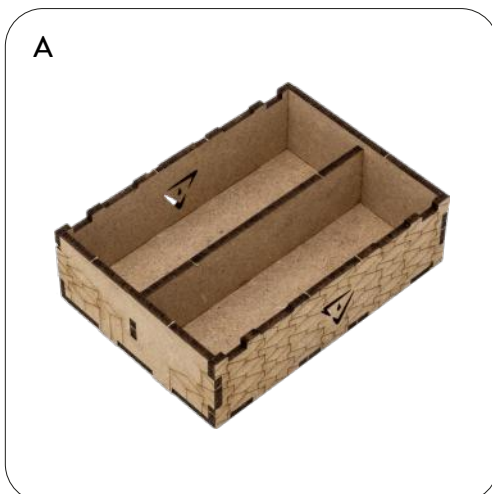

INSTRUCTIONS

All trademarks and copyrights are the property of their respective owners.
This product is not a toy. Contains small parts that can be swallowed or inhaled. 14+

Non-recyclable waste. Smaltire i
materiali di scarto nell'indifferenziata.