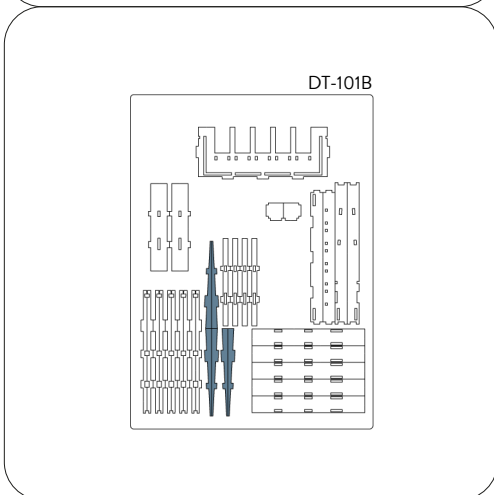

ACCESSORY COMPATIBLE WITH GOLEM

THE SYNAGOGUE**GOLEM COMPATIBLE MARBLE THROWER**

52

 Pieces to assemble
 Pezzi da assemblare

17.6 x 18.6 x 21.6 cm

 Size of assembled accessory (assembled)
 Dimensioni assemblato (montata)
COMPONENTS

B

DT-101B

5x

DT-101B

DT-101B

DT-101B

GOLEM ORGANIZER

If you purchased also our organizer, insert the Marble Thrower in place of the original one. Se hai acquistato anche il nostro organizer, inserisci la nostra sinagoga al posto dell'originale.