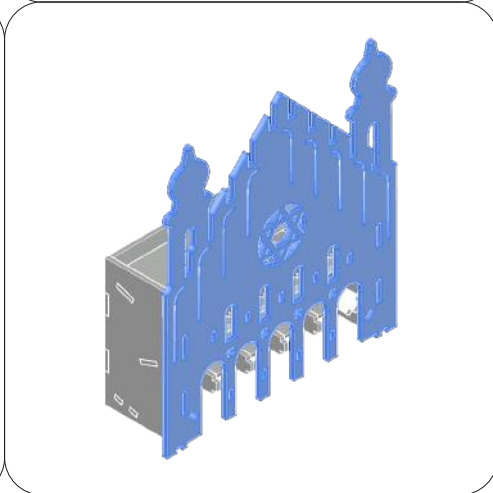

ACCESSORY COMPATIBLE WITH GOLEM THE SYNAGOGUE GOLEM COMPATIBLE MARBLE THROWER

INSTRUCTIONS

1

Gently take off all the pieces.
Stacca delicatamente dal foglio tutti i pezzi.

2

If necessary, use sand paper to smoothen the borders.
Se necessario rifila con carta vetrata per legno eventuali imperfezioni dei pezzi.

3

Get familiar with all the pieces and check the correct assembly sequence.
Prendi familiarità con tutti i pezzi, per assicurarti che la sequenza di assemblaggio sia corretta.

4

Once verified the correct assembly sequence, just add a small quantity of PVA glue on every joint.
Dopo aver verificato la sequenza di assemblaggio aggiungi una piccola quantità di colla vinilica su tutti gli incastri per garantirne la durata nel tempo.