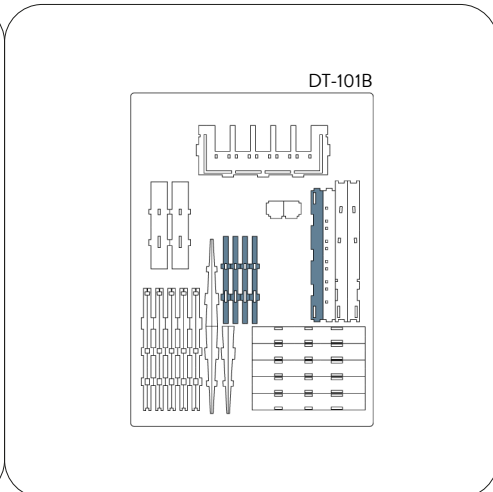

ACCESSORY COMPATIBLE WITH GOLEM

THE SYNAGOGUE**GOLEM COMPATIBLE MARBLE THROWER**

52

 Pieces to assemble
 Pezzi da assemblare

17.6 x 18.6 x 21.6 cm

 Size of assembled accessory (assembled)
 Dimensioni assemblato (montata)
COMPONENTS

B

DT-101B

5x

DT-101B

DT-101B

DT-101B

GOLEM ORGANIZER

If you purchased also our organizer, insert the Marble Thrower in place of the original one. Se hai acquistato anche il nostro organizer, inserisci la nostra sinagoga al posto dell'originale.