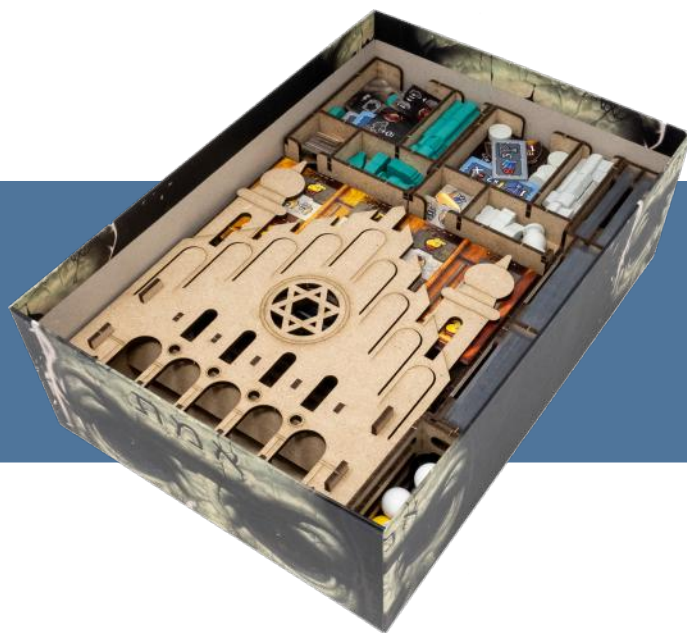

1x Synagogue; 1x marble landing tray with 5 columns.

1x Sinagoga; 1x vassoio per i risultati, inclinato, con 5 colonne.

Any doubt?
 Check out our FAQ page
 or download the digital
 version of the instructions
 on our website!

B

DT-101B

5x

DT-101B

DT-101B

DT-101B

GOLEM ORGANIZER

If you purchased also our organizer, insert the Marble Thrower in place of the original one. Se hai acquistato anche il nostro organizer, inserisci la nostra sinagoga al posto dell'originale.